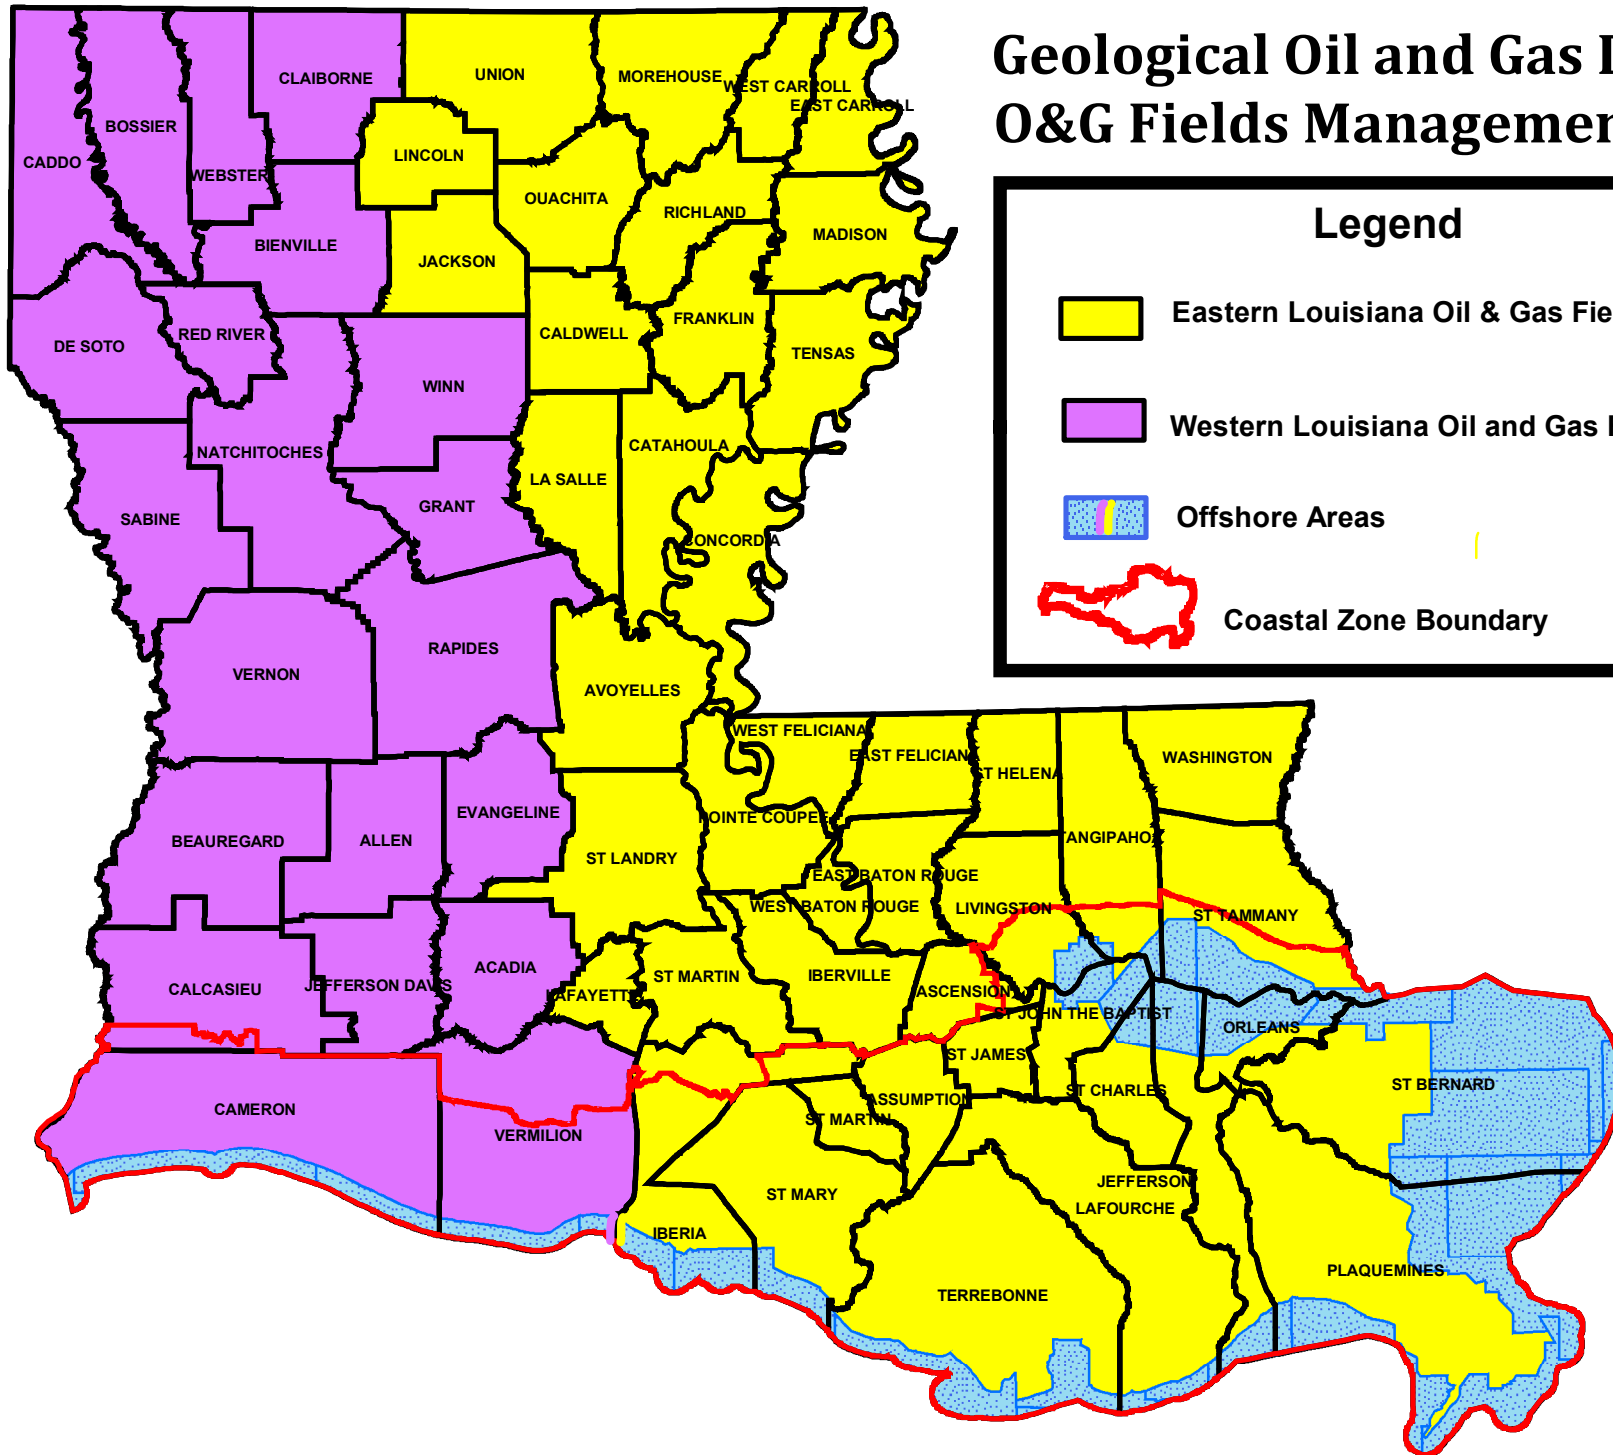

Geological Oil and Gas Division O&G Fields Management Areas

Legend

- Eastern Louisiana Oil & Gas Fields Area
- Western Louisiana Oil and Gas Fields Area
- Offshore Areas
- Coastal Zone Boundary