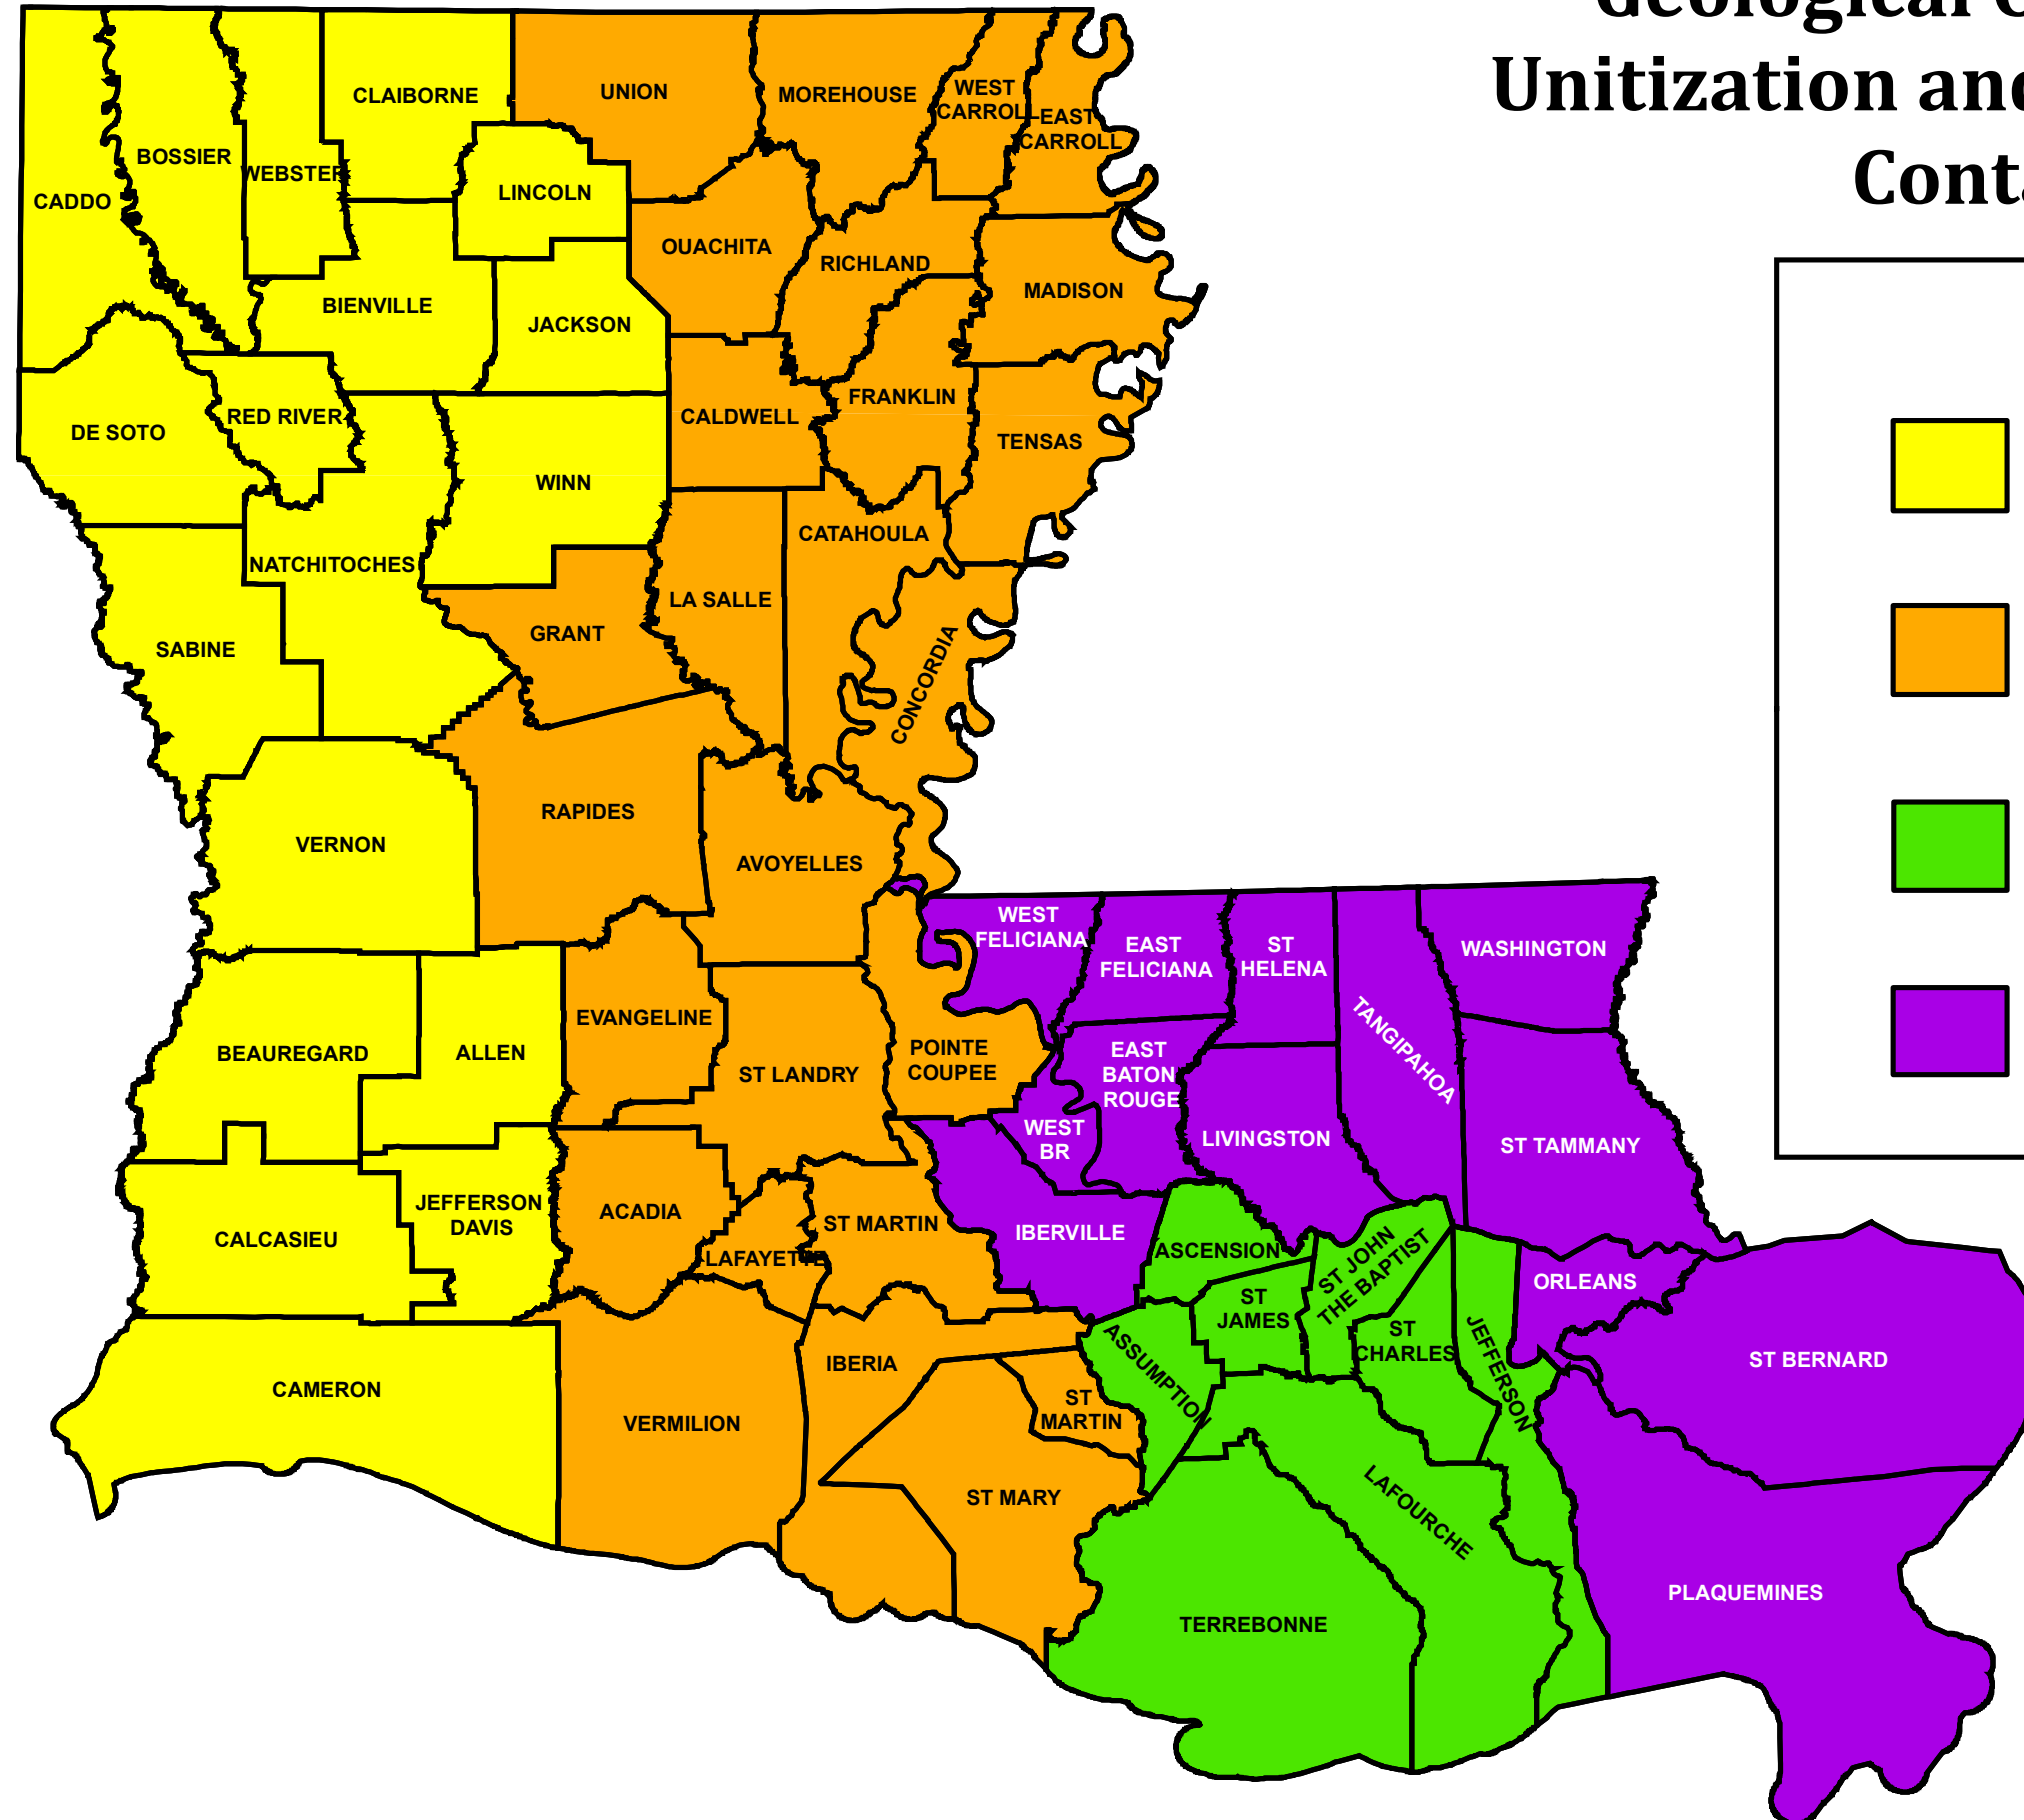

Geological Oil and Gas Division Unitization and General Information Contacts by Area

Legend

- Stacey Bint Area
(225) 342-5523
Stacey.Bint@la.gov
- Reid Bohlinger Area
(225) 342-0362
Reid.Bohlinger@la.gov
- Chip LeBlanc Area
(225) 342-5545
Chip.LeBlanc@la.gov
- Mike Kline Area
(225) 342-3335
Mike.Kline@la.gov