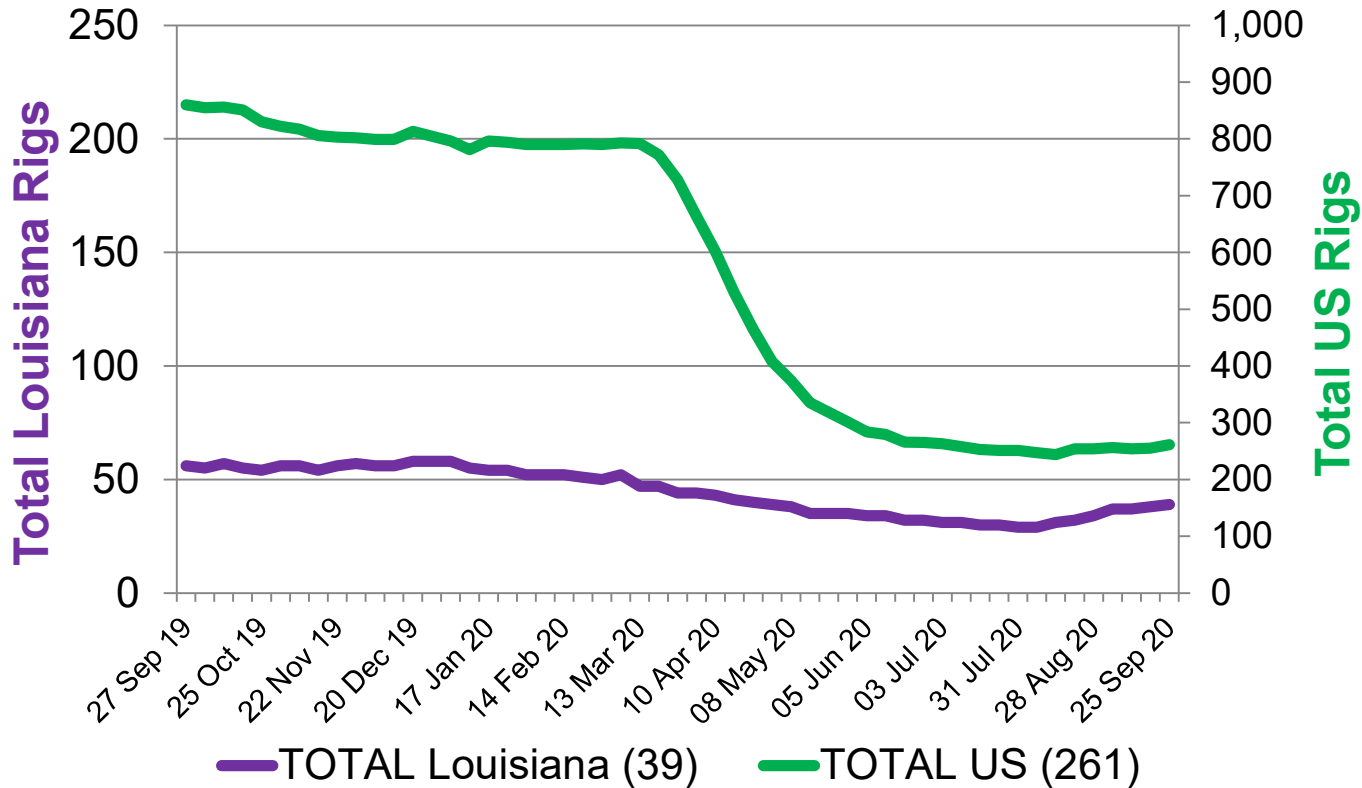

US vs. Louisiana* Average Active Rigs by Baker Hughes

* Total Louisiana data includes Federal OCS's rigs