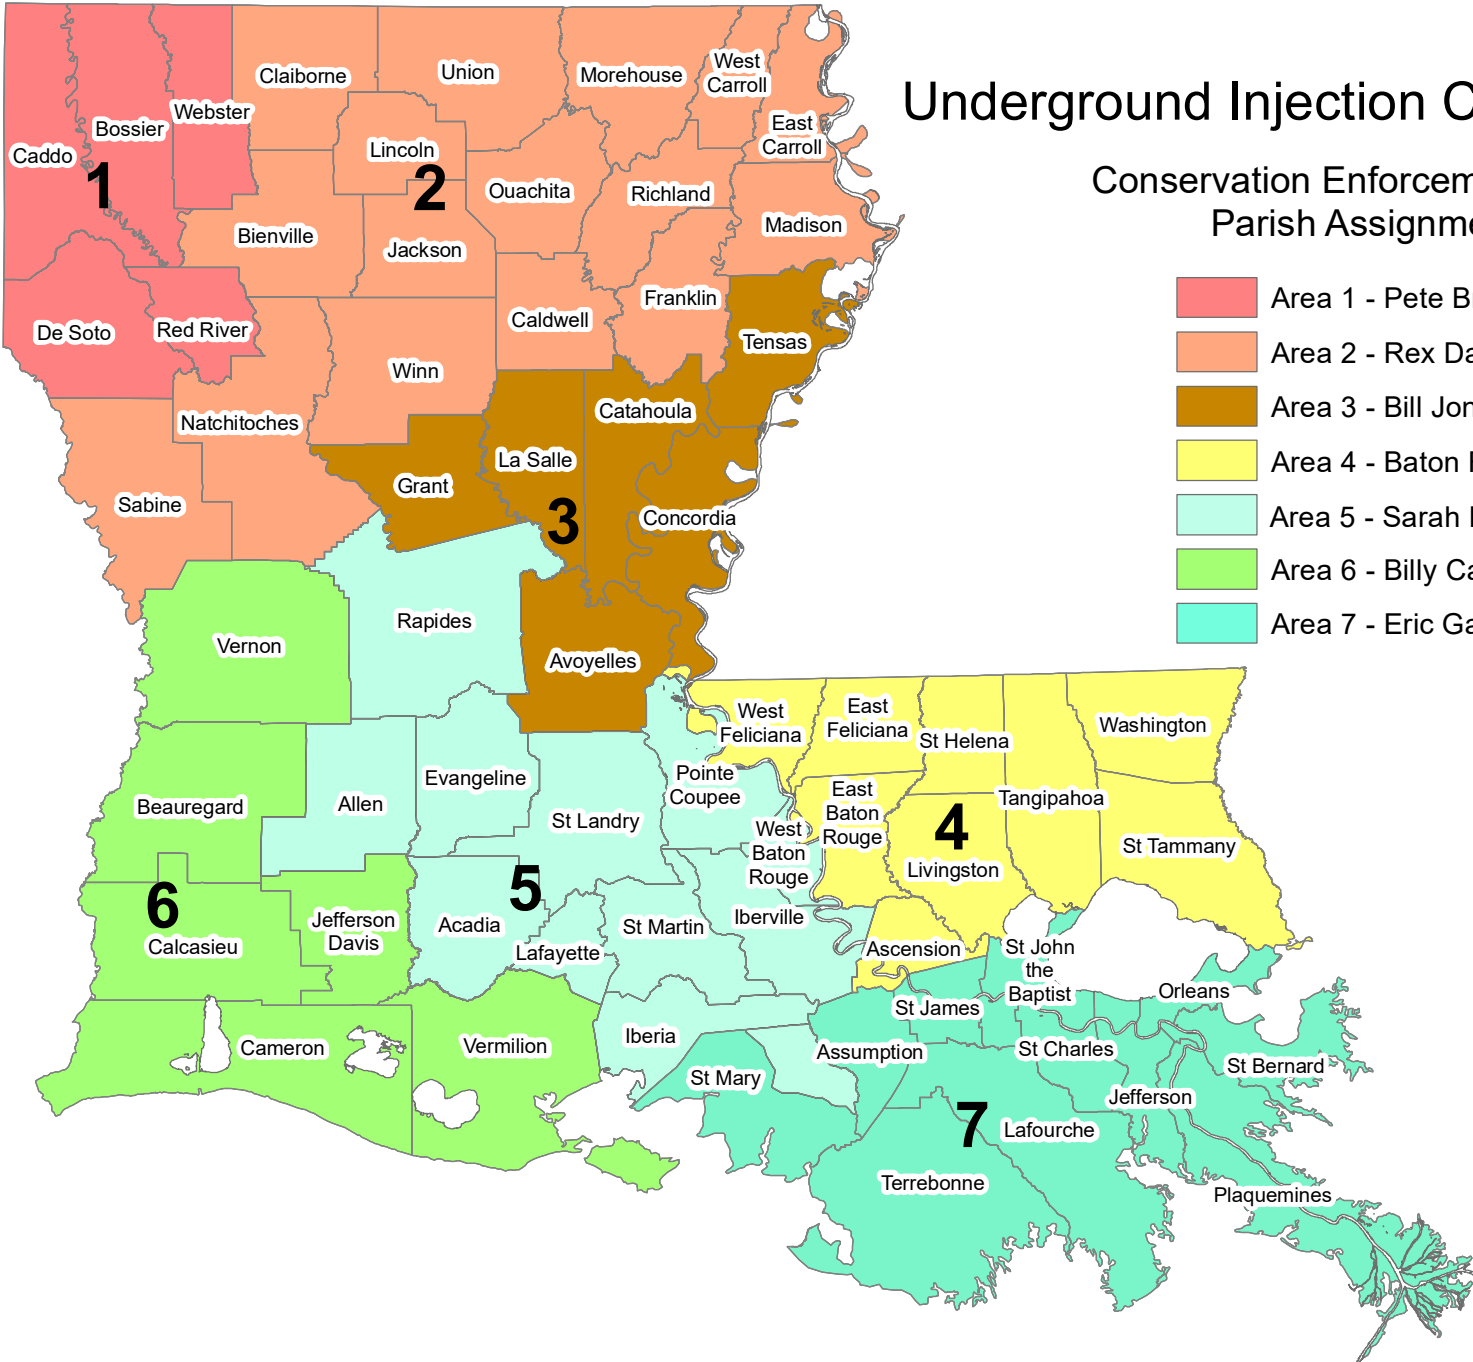

Underground Injection Control Program

Conservation Enforcement Agent Parish Assignment

- Area 1 - Pete Bradford
- Area 2 - Rex Darden
- Area 3 - Bill Jones
- Area 4 - Baton Rouge
- Area 5 - Sarah Hitchcock
- Area 6 - Billy Carnes
- Area 7 - Eric Gauthreaux