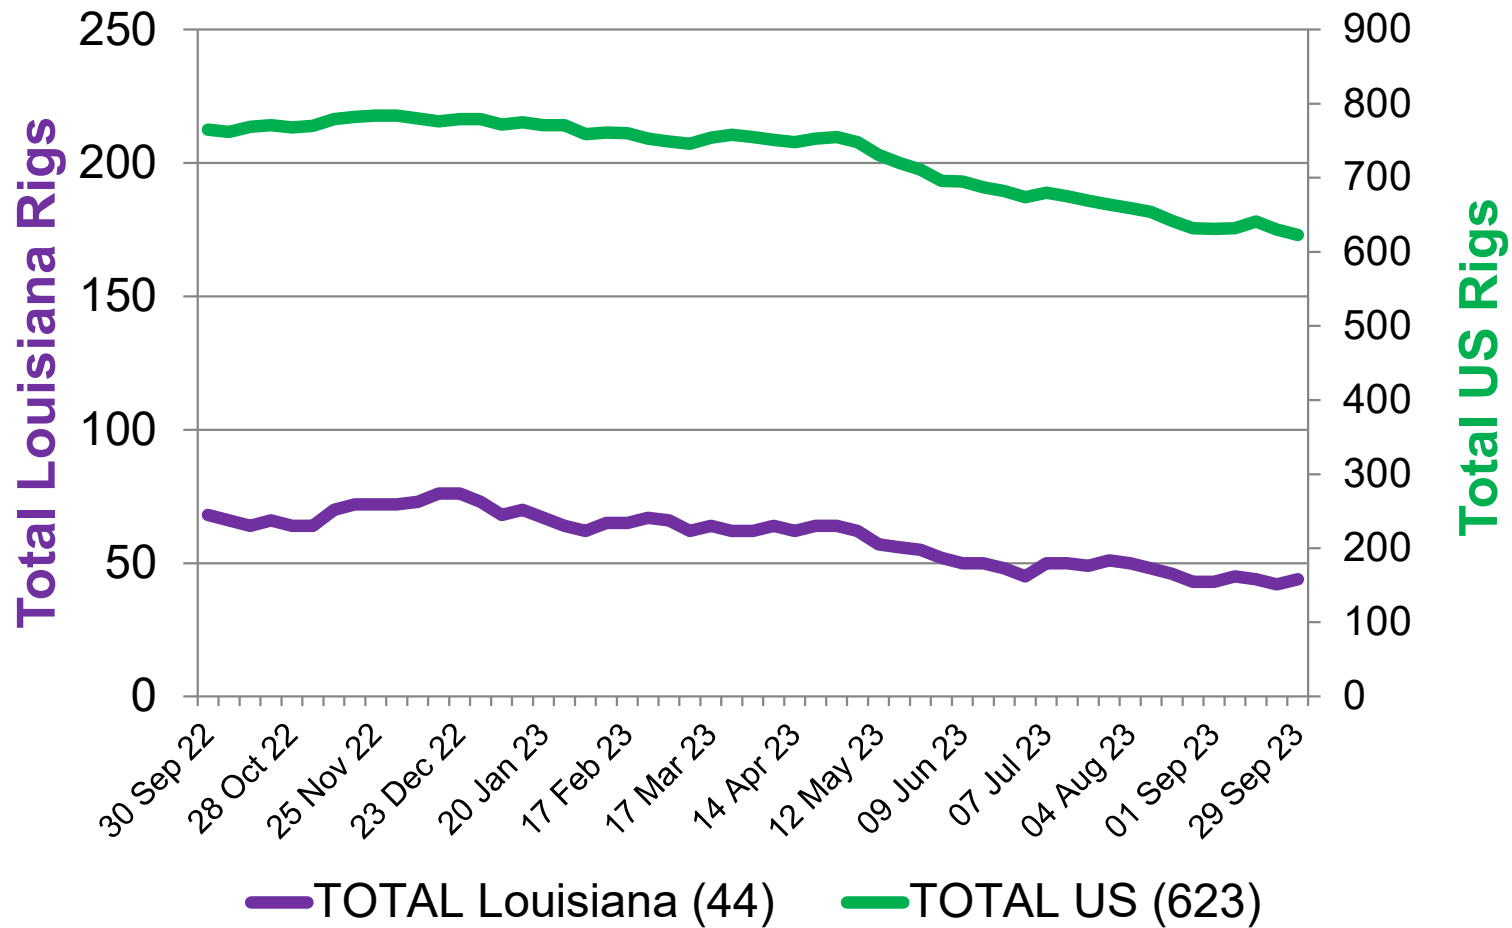

# US vs. Louisiana\* Average Active Rigs by Baker Hughes

\* Total Louisiana data includes Federal OCS's rigs